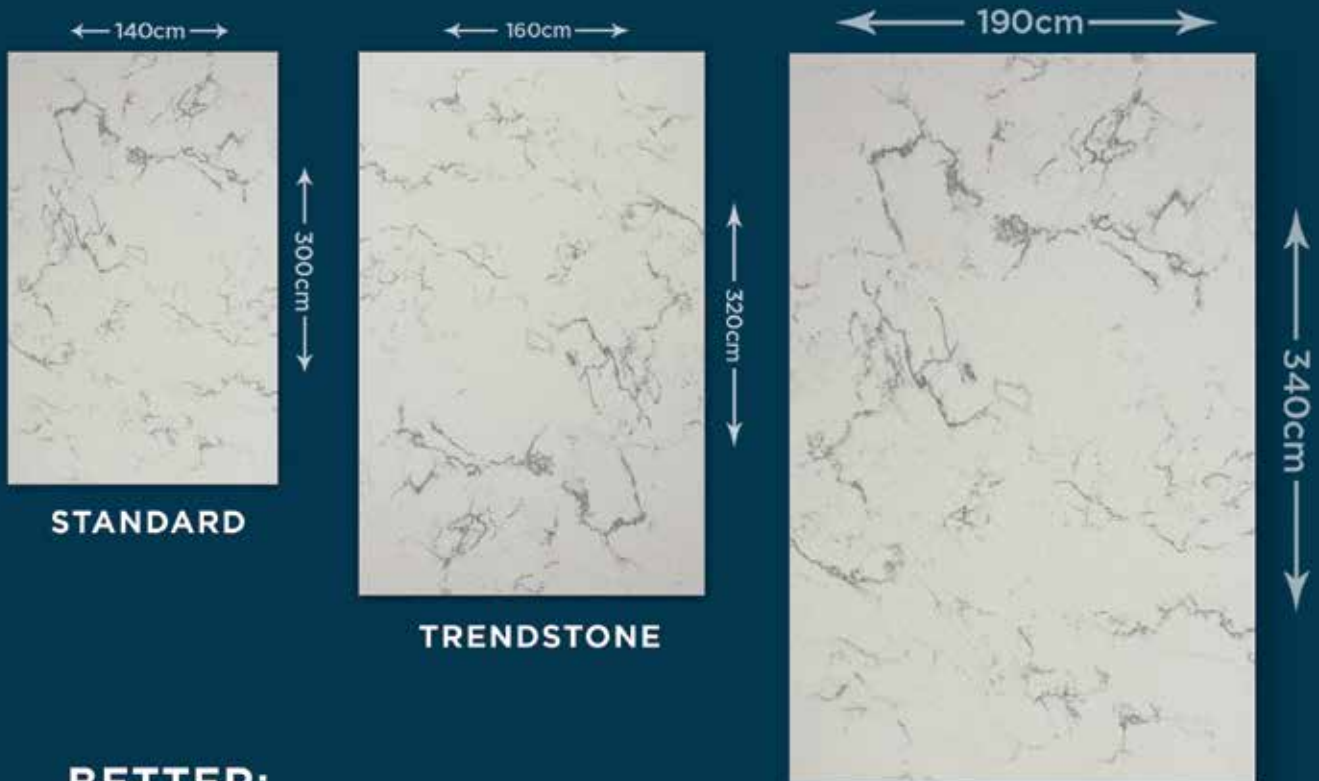

WWW.VICTORIASTONEGALLERY.COM.AU

TRENDSTONE XL.

BETTER:

- Minimize unsightly joins
- Economic cutting
- Reduce production time

At 340 x 190 cm, Trendstone XL quartz slabs are currently the biggest in the world. The benefits of the increased size are more economic cutting, less joins and decreased production time, giving overall a better look and at a better price.