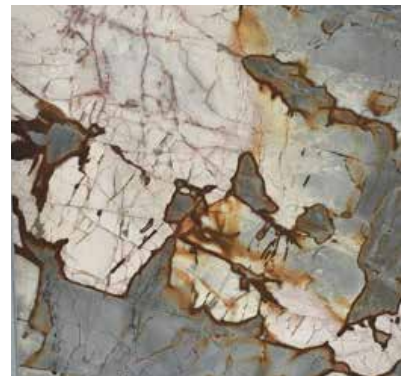

TRENDSTONE QUARTZ.

Quartz surfaces are seen in most of Australia's kitchens, typically providing colour and pattern consistency, and maximising desirable physical properties. More recently, kitchen design is trending towards surfaces marble-like in appearance. Through advanced technologies, Trendstone Quartz offers new and exciting colours with an impressive resemblance to natural marble.

SUPER WHITE.

Super White is a mixture of dolomite marble and quartz. The presence of quartz provides this unique beautiful marble with increased hardness and resistance to staining and etching, allowing it to be commonly used for kitchen countertops. Our associated Brazilian supplier is the largest producer of Super White slabs, securing us with a reliable and consistent supply.

SUPER WHITE CALACATTA

SUPER WHITE

SUPER WHITE ARABESCATO

VIEW MORE EXCITING NATURAL STONES ON OUR WEBSITE

WWW.VICTORIASSTONEGALLERY.COM.AU

EXOTIC NATURAL STONES.

SAN SIMONE (MARBLE)

AGATA (GRANITE)

PALOMINO (QUARTZITE)

BLUE ROMA (QUARTZITE)

TITANIUM (GRANITE)

MONT BLANC (QUARTZITE)

VIEW MORE EXCITING NATURAL STONES ON OUR WEBSITE

NEW QUARTZITES.

NEBULA (QUARTZITE)

CYCLONE (QUARTZITE)